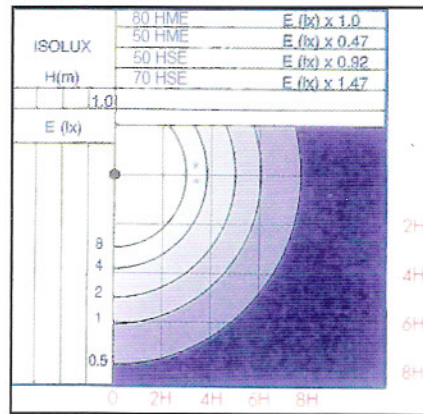

AI-7711

AI-7712

PHOTOMETRIC DATA 配光曲線圖

INTENSITY DISTRIBUTION

HORIZONTAL ILLUMINANCE

P.9

APPLICATIONS

PUBLIC & PRIVATE GARDENS . PEDESTRIAN ALLEYS . AVENUES . BOULEVARDS . SQUARE