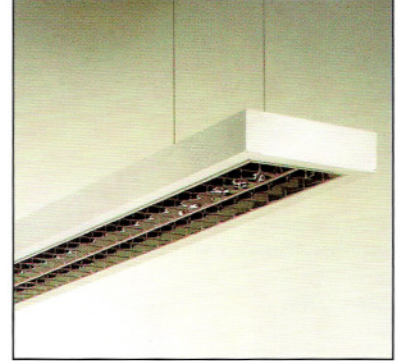

INDIVIDUAL TYPE 獨立式

RECESS W/ DUMMY 暗裝配分間板

SURFACE W/ DUMMY 明裝配分間板

PENDANT W/O DUMMY 吊掛(無分間板)

CONTINUOUS TYPE 連續式

RECESSED MOUNTED 暗裝

SURFACE / PENDANT MOUNTED 明裝/吊掛

DIRECT & INDIRECT PENDANT MOUNTED(+U)
上下照射吊掛

P.8

DIMENSION 尺寸

RECESS W/ DUMMY 暗裝配分間板
AIII-0120

RECESS W/O DUMMY 暗裝
AIII-0130

SURFACE W/ DUMMY 明裝配分間板
AIII-0120+S

SURFACE W/O DUMMY 明裝
AIII-0130+S

PHOTOMETRIC DATA 配光曲線圖

DIRECT SPECULAR SINGLE(+SS)
2x36w T8

STRUCTURE

BODY: SHEET STEEL IN STANDARD WHITE POWDER COATED COLOR.

DUMMY PANEL: SOLID SHEET STEEL IN STANDARD WHITE COLOR AS STANDARD, OTHERS ARE ALUMINIUM IN MICRO-PERFORATED ALUMINIUM IN STANDARD WHITE COLOR(+DWP) / MICRO-PERFORATED SPECULAR ANODIZED ALUMINIUM(+DSP) / MICRO-PERFORATED MATT-SATIN ANODIZED ALUMINIUM(+DMP) / SOLID SPECULAR ANODIZED ALUMINIUM(+DS) / SOLID MATT-SATIN ANODIZED ALUMINIUM(+DM) / OPAL DIFFUSER(+O) / PRISMATIC DIFFUSER(+P) / OTHER COMBINATION.