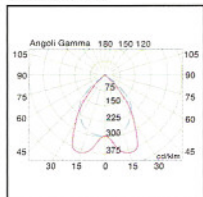

P.8

DIMENSION 尺寸

RECESS W/ DUMMY 暗裝配分間板
AIII-0120

RECESS W/O DUMMY 暗裝
AIII-0130

SURFACE W/ DUMMY 明裝配分間板
AIII-0120+S

SURFACE W/O DUMMY 明裝
AIII-0130+S

PHOTOMETRIC DATA 配光曲線圖

DIRECT SPECULAR SINGLE(+SS)
2x36w T8