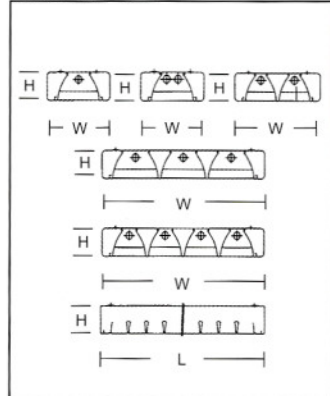

INDIVIDUAL TYPE 獨立式

RECESS W/ DUMMY 暗裝配分間板

SURFACE W/ DUMMY 明裝配分間板

PENDANT W/O DUMMY 吊掛(無分間板)

CONTINUOUS TYPE 連續式

RECESSED MOUNTED 暗裝

SURFACE / PENDANT MOUNTED 明裝/吊掛

DIRECT & INDIRECT PENDANT MOUNTED(+U)
上下照射吊掛

P.8

DIMENSION 尺寸

RECESS W/ DUMMY 暗裝配分間板
AIII-0120

RECESS W/O DUMMY 暗裝
AIII-0130

SURFACE W/ DUMMY 明裝配分間板
AIII-0120+S

SURFACE W/O DUMMY 明裝
AIII-0130+S

PHOTOMETRIC DATA 配光曲線圖

DIRECT SPECULAR SINGLE(+SS)
2x36w T8