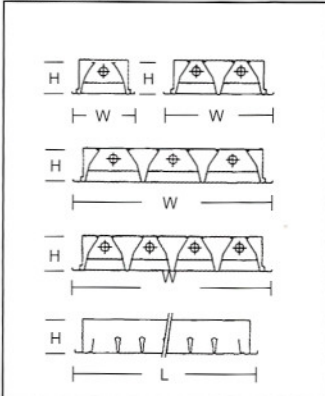

INDIVIDUAL TYPE 獨立式

RECESS W/ DUMMY 暗裝配分間板

SURFACE W/ DUMMY 明裝配分間板

PENDANT W/O DUMMY 吊掛(無分間板)

CONTINUOUS TYPE 連續式

RECESSED MOUNTED 暗裝

SURFACE / PENDANT MOUNTED 明裝/吊掛

DIRECT & INDIRECT PENDANT MOUNTED(+U)
上下照射吊掛

P.8

DIMENSION 尺寸

RECESS W/ DUMMY 暗裝配分間板
AIII-0120

RECESS W/O DUMMY 暗裝
AIII-0130

SURFACE W/ DUMMY 明裝配分間板
AIII-0120+S

SURFACE W/O DUMMY 明裝
AIII-0130+S

PHOTOMETRIC DATA 配光曲線圖

DIRECT SPECULAR SINGLE(+SS)
2x36w T8