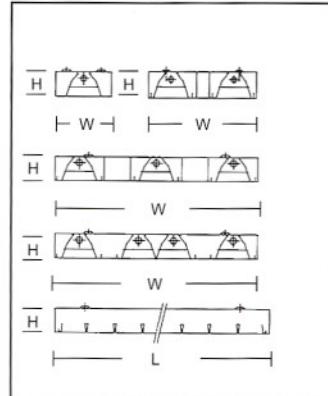

INDIVIDUAL TYPE 獨立式

RECESS W/ DUMMY 暗裝配分間板

SURFACE W/ DUMMY 明裝配分間板

PENDANT W/O DUMMY 吊掛(無分間板)

CONTINUOUS TYPE 連續式

RECESSED MOUNTED 暗裝

SURFACE / PENDANT MOUNTED 明裝/吊掛

DIRECT & INDIRECT PENDANT MOUNTED(+U)
上下照射吊掛

P.8

DIMENSION 尺寸

RECESS W/ DUMMY 暗裝配分間板
AIII-0120

RECESS W/O DUMMY 暗裝
AIII-0130

SURFACE W/ DUMMY 明裝配分間板
AIII-0120+S

SURFACE W/O DUMMY 明裝
AIII-0130+S

PHOTOMETRIC DATA 配光曲線圖

DIRECT SPECULAR SINGLE(+SS)
2x36w T8