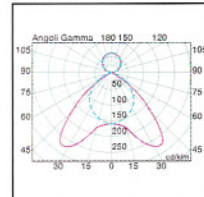

DIRECT: MATT SATIN SINGLE(+MS)
INDIRECT: OPAL DIFFUSER(+UO)
2x28w T5

APPLICATIONS

OFFICES . COMPUTER ROOMS . MEETING ROOMS . LIBRARIES . HALLWAYS .
EXHIBITION HALLS . RECEPTION AREAS

STRUCTURE

BODY: SHEET STEEL IN STANDARD WHITE POWDER COATED COLOR.

DUMMY PANEL: SOLID SHEET STEEL IN STANDARD WHITE COLOR AS STANDARD, OTHERS ARE ALUMINIUM IN MICRO-PERFORATED ALUMINIUM IN STANDARD WHITE COLOR(+DWP) / MICRO-PERFORATED SPECULAR ANODIZED ALUMINIUM(+DSP) / MICRO-PERFORATED MATT-SATIN ANODIZED ALUMINIUM(+DMP) / SOLID SPECULAR ANODIZED ALUMINIUM(+DS) / SOLID MATT-SATIN ANODIZED ALUMINIUM(+DM) / OPAL DIFFUSER(+O) / PRISMATIC DIFFUSER(+P) / OTHER COMBINATION.

UPPER DIFFUSER: PRISMATIC DIFFUSER AS STANDARD, OPAL DIFFUSER(+UP) / CLEAR DIFFUSER(+UC) ARE AVAILABLE.

LOUVER: PARABOLIC ANODIZED ALUMINIUM IN SPECULAR-SINGLE(+SS) / SPECULAR-DOUBLE(+SD) / MATT SATIN-SINGLE(+MS) / MATT SATIN-DOUBLE(+MD) / WHITE PREPAINTED-SINGLE(+WS) / WHITE PREPAINTED-DOUBLE(+WD).

CONTROL GEAR: STANDARD IN 220V 50HZ SWITCHSTART(LPF), OTHERS ARE AVAILABLE IN SWITCHSTART HPF(+C) / HF ELECTRONIC BALLAST(+H) / DIMMABLE HF ELECTRONIC BALLAST(+DH).

EMERGENCY: STANDARD 2 HOURS DISCHARGE NI-CD BATTERY(+EM2), OTHERS ARE AVAILABLE IN 3 HOURS DISCHARGE NI-CD BATTERY(+EM3) / 2 HOURS DISCHARGE NI-MH BATTERY(+EMH2).

OPTIONS: FUSED TERMINAL BLOCK(+F),

ORDER CODE 訂購編碼