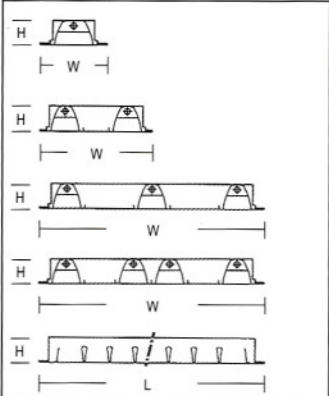

INDIVIDUAL TYPE 獨立式

RECESS W/ DUMMY 暗裝配分間板

SURFACE W/ DUMMY 明裝配分間板

PENDANT W/O DUMMY 吊掛(無分間板)

CONTINUOUS TYPE 連續式

RECESSED MOUNTED 暗裝

SURFACE / PENDANT MOUNTED 明裝/吊掛

DIRECT & INDIRECT PENDANT MOUNTED(+U)
上下照射吊掛

P.8

DIMENSION 尺寸

RECESS W/ DUMMY 暗裝配分間板
AIII-0120

RECESS W/O DUMMY 暗裝
AIII-0130

SURFACE W/ DUMMY 明裝配分間板
AIII-0120+S

SURFACE W/O DUMMY 明裝
AIII-0130+S

PHOTOMETRIC DATA 配光曲線圖

DIRECT SPECULAR SINGLE(+SS)
2x36w T8