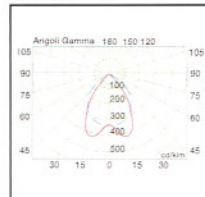

DIRECT MATT SATIN DOUBLE(+MD)
2x36w T8