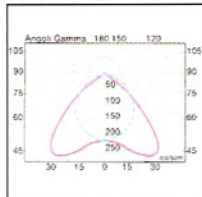

DIRECT: SPECULAR SINGLE(+SS)
INDIRECT: PRISMATIC DIFFUSER(+UP)
1x36w T8