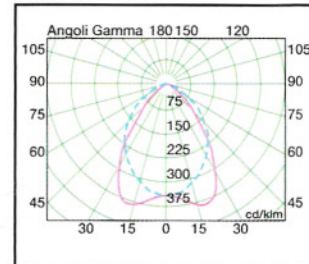

SURFACE-MOUNTED 明裝

IP65 DIMENSION 尺寸

RECESSED-MOUNTED 暗裝

SURFACE-MOUNTED 明裝

P.10

PHOTOMETRIC DATA 配光曲線圖

1x36w T8
MATT-SATIN SINGLE

2x36w T8
W/SPECULAR SINGLE