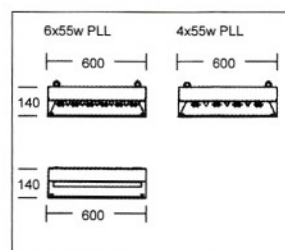

SURFACE-MOUNTED 明裝

IP65 DIMENSION 尺寸

RECESSED-MOUNTED 暗裝

SURFACE-MOUNTED 明裝

P.10

PHOTOMETRIC DATA 配光曲線圖

1x36w T8
MATT-SATIN SINGLE

2x36w T8
W/SPECULAR SINGLE

特別款式

IP54/IP65吊掛式 600x600x140mm 高 4X55W PLL 或 6X55W PLL 防塵燈盆只配鏡面氧化鋁反射片及透明膠片。

DIMENSION 尺寸

PHOTOMETRIC DATA 配光曲線圖

4x55w PLL

6x54w PLL

APPLICATIONS

PHARMACUTICAL & CHEMICAL LABORATORIES .
ANTI-SPETIC & STERILISED ENVIRONMENTS . CLEANROOMS .
HOSPITALS . KITCHENS