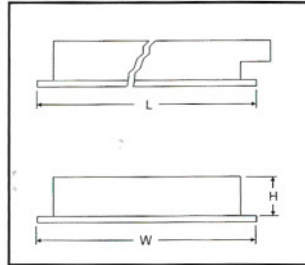

SURFACE-MOUNTED 明裝

IP65 DIMENSION 尺寸

RECESSED-MOUNTED 暗裝

SURFACE-MOUNTED 明裝

P.10

PHOTOMETRIC DATA 配光曲線圖

1x36w T8
MATT-SATIN SINGLE

2x36w T8
W/SPECULAR SINGLE