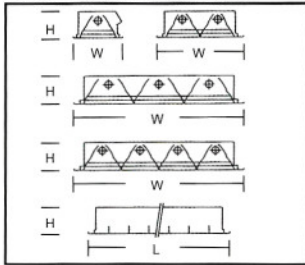

IP54 VERSION IP54防塵燈

RECESSED-MOUNTED
AYR IV-0130

SURFACE-MOUNTED
AYR IV-0130+S

IP65 VERSION IP65 防塵燈

RECESSED-MOUNTED
AYR IV-0131

SURFACE-MOUNTED
AYR IV-0131+S

IP54 DIMENSION 尺寸

RECESSED-MOUNTED 暗裝

SURFACE-MOUNTED 明裝

IP65 DIMENSION 尺寸

RECESSED-MOUNTED 暗裝

SURFACE-MOUNTED 明裝

P.10

PHOTOMETRIC DATA 配光曲線圖

1x36w T8
MATT-SATIN SINGLE

2x36w T8
W/SPECULAR SINGLE