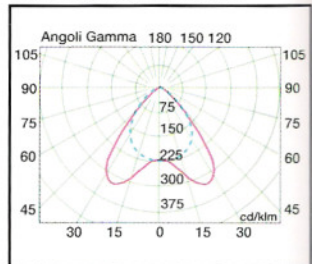

4x18w T8
W/SPECULAR DOUBLE