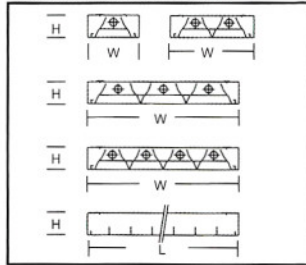

IP54 VERSION IP54防塵燈

RECESSED-MOUNTED
AYR IV-0130

SURFACE-MOUNTED
AYR IV-0130+S

IP65 VERSION IP65 防塵燈

RECESSED-MOUNTED
AYR IV-0131

SURFACE-MOUNTED
AYR IV-0131+S

IP54 DIMENSION 尺寸

RECESSED-MOUNTED 暗裝

SURFACE-MOUNTED 明裝

IP65 DIMENSION 尺寸

RECESSED-MOUNTED 暗裝

SURFACE-MOUNTED 明裝

P.10

PHOTOMETRIC DATA 配光曲線圖

1x36w T8
MATT-SATIN SINGLE

2x36w T8
W/SPECULAR SINGLE

STRUCTURE

BOBY:	SHEET STEEL IN STANDARD WHITE POWDER COATED COLOR.
DIFFUSER SEALING:	SHEET STEEL IN STANDARD WHITE COLOR ATTACHED TO FRAME THE BODY BY STAINLESS STEEL SCREWS.
DIFFUSER:	CLEAR POLYCARBONATE AS STANDARD, CLEAR TEMPERED GLASS(+CG) ON REQUEST.
LOUVER:	PARABOLIC ANODISED ALUMINIUM IN SPECULAR SINGLE(+SS) / MATT-SATIN SINGLE(+MS) / WHITE PREPAINTED SINGLE(+WS) / SPECULAR DOUBLE(+SD) / MATT-SATIN DOUBLE(+MD) / WHITE PREPAINTED DOUBLE(+WD).
DOUBLE GASKETS:	BETWEEN FRAME & BODY, BETWEEN FRAME & DIFFUSER.
CONTROL GEAR:	STANDARD IN 220V 50HZ SWITCHSTART(LPF), OTHERS ARE AVAILABLE IN SWITCHSTART HPF(+C) / HF ELECTRONIC BALLAST(+H) / DIMMABLE HF ELECTRONIC BALLAST(+DH).
EMERGENCY:	STANDARD 2 HOURS DISCHARGE NI-CD BATTERY(+EM2), OTHERS ARE AVAILABLE IN 3 HOURS DISCHARGE NI-CD BATTERY(+EM3) / 2 HOURS DISCHARGE NI-MH BATTERY(+EMH2).
OPTIONS:	FUSED TERMINAL BLOCK(+F), PHOTOMETRY-CATEGORY 2(+C2) / CATEGORY 3(+C3).