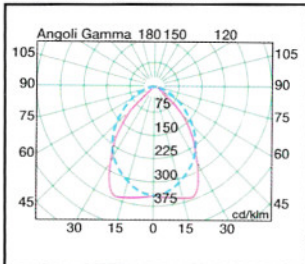

SURFACE-MOUNTED 明裝

IP65 DIMENSION 尺寸

RECESSED-MOUNTED 暗裝

SURFACE-MOUNTED 明裝

P.10

PHOTOMETRIC DATA 配光曲線圖

1x36w T8
MATT-SATIN SINGLE

2x36w T8
W/SPECULAR SINGLE