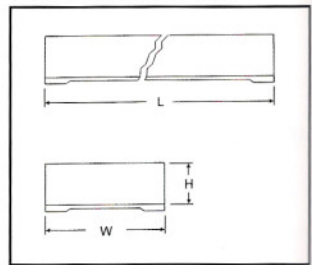

SURFACE-MOUNTED 明裝

IP65 DIMENSION 尺寸

RECESSED-MOUNTED 暗裝

SURFACE-MOUNTED 明裝

P.10

PHOTOMETRIC DATA 配光曲線圖

1x36w T8
MATT-SATIN SINGLE

2x36w T8
W/SPECULAR SINGLE