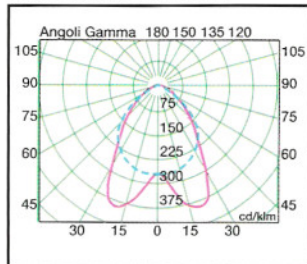

3x36w T8
MATT-SATIN DOUBLE