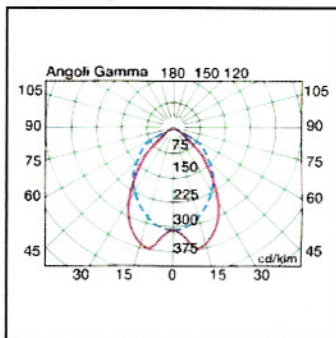

DIMENSION 尺寸

PHOTOMETRIC DATA 配光曲線圖

P.12

SPECULAR SINGLE(+SS)
4x18W T8

SPECULAR DOUBLE(+SD)
3x18W T8

MATT SATIN DOUBLE(+MD)
2x36W T8

WHITE PREPAINTED SINGLE(+WS)
2x18W PLL

APPLICATIONS

GYMNASIUMS . NURSERY SCHOOL . PLAYROOMS . RECREATION ROOMS .

應用位置

健身室 · 醫護學校 · 運動場 · 室內球場 ·

STRUCTURE

BODY: SHEET STEEL IN STANDARD WHITE COLOR.

LOUVER: WHITE COLOR SINGLE SPARABOLIC ALUMINIUM LOUVER +
+ WHITE COLOR STEEL ROD AS STANDARD, OTHER
ROD COMBINATIONS ARE AVAILABLE SUCH AS WHITE COLOR
LOUVER + GALVANISED STEEL ROD / SPECULAR
LOUVER + GALVANISED STEEL ROD / ETC.