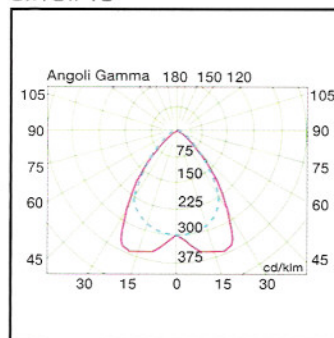

DIMENSION 尺寸

PHOTOMETRIC DATA 配光曲線圖

P.12

SPECULAR SINGLE(+SS)
4x18W T8

SPECULAR DOUBLE(+SD)
3x18W T8

MATT SATIN DOUBLE(+MD)
2x36W T8

WHITE PREPAINTED SINGLE(+WS)
2x18W PLL

APPLICATIONS

GYMNASIUMS . NURSERY SCHOOL . PLAYROOMS . RECREATION ROOMS .

應用位置

健身室 · 醫護學校 · 運動場 · 室內球場 ·

STRUCTURE

BODY: SHEET STEEL IN STANDARD WHITE COLOR.

LOUVER: WHITE COLOR SINGLE SPARABOLIC ALUMINIUM LOUVER +
+ WHITE COLOR STEEL ROD AS STANDARD, OTHER
ROD COMBINATIONS ARE AVAILABLE SUCH AS WHITE COLOR
LOUVER + GALVANISED STEEL ROD / SPECULAR
LOUVER + GALVANISED STEEL ROD / ETC.