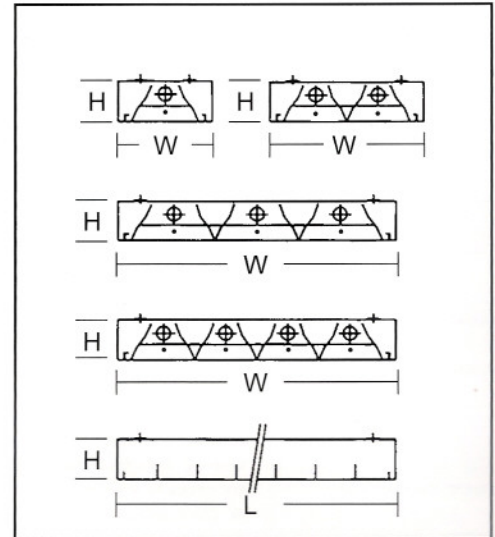

DIMENSION 尺寸