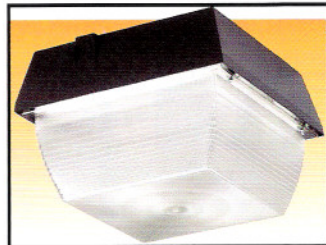

SQUARE TYPE 方形

EI-7101

EI-7102

DIMENSION 尺寸

PHOTOMETRIC DATA 配光曲線圖

2D 28w

ROUND TYPE 圓形

EI-7111

EI-7112

DIMENSION 尺寸

PHOTOMETRIC DATA 配光曲線圖

70w HSE

P.12

APPLICATIONS

CANOPIES . HALLWAYS . CORRIDORS . UNDERGROUND PASSAGEWAYS

應用位置

樓蓋 . 通道 . 走道 . 地下行人路

STRUCTURE

BODY: DIE-CAST ALUMINIUM IN WHITE COLOR AS STANDARD, BLACK(+B) / GREY(+G) / SILVER(+S) ON REQUEST.

DIFFUSER: CLEAR PRISMATIC POLYCARBONATE AS STANDARD.

REFLECTOR: WHITE COLOR SHEET STEEL AS STANDARD.