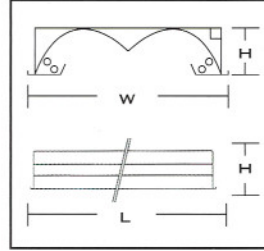

OPTIC 遮光板
CURVE 弧形

KII-0320/0321

FLAT 平面

KII-0330/0331

REFLECTOR & DIMENSION 反射片及尺寸

SEAGULL WINGS(+SW) 弧底
KII-0320+SW

KII-0330+SW

REFLECTOR & DIMENSION 反射片及尺寸

FLAT SMOOTH(+FS) 平底
KII-0320+FS

KII-0330+FS

PHOTOMETRIC DATA
配光曲線圖

DIRECT & INDIRECT
KII-0320/0330
2x55w PLL

PHOTOMETRIC DATA
配光曲線圖

INDIRECT ONLY
KII-0321/0331
2x55w PLL

APPLICATIONS

LOBBIES . CONFERENCE ROOMS . OFFICE
WITH RECEPTION AREAS . BANK / PUBLIC OFFICES

STRUCTURE

- BOBY:** SHEET STEEL IN STANDARD WHITE POWDER COATED COLOR
- REFLECTOR:** SHEET STEEL IN STANDARD WHITE COLOR AS STANDARD, SPECULAR(+S) / MATT-SATIN(+M) ANODISED ALUMINIUM ON REQUEST.
- LAMP COVER:** 1. INDIRECT-SHEET STEEL IN STANDARD WHITE COLOR AS STANDARD.(CAT.NO. KII-0321/0331)
2. DIRECT-MICROPERFORATED ALUMINIUM IN STANDARD WHITE COLOR AS STANDARD. (KII-0320/0330)
- CONTROL GEAR:** STANDARD IN 220V 50HZ SWITCHSTART(LPF), OTHERS ARE AVAILABLE IN SWITCHSTART HPF(+C) / HF ELECTRONIC BALLAST(+H) / DIMMABLE HF ELECTRONIC BALLAST(+DH).
- EMERGENCY:** REMOTE STANDARD 2 HOURS DISCHARGE NI-CD BATTERY(+REM2), OTHERS ARE AVAILABLE IN 3 HOURS DISCHARGE NI-CD BATTERY(+REM3) / 2 HOURS DISCHARGE NI-MH BATTERY(+REMH2).
- OPTIONS:** FUSED TERMINAL BLOCK(+F).