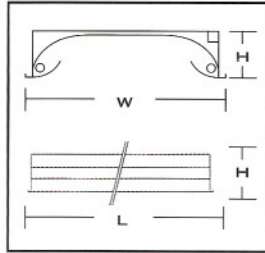

OPTIC 遮光板
CURVE 弧形

KII-0320/0321

FLAT 平面

KII-0330/0331

REFLECTOR & DIMENSION 反射片及尺寸

SEAGULL WINGS(+SW) 弧底
KII-0320+SW

KII-0330+SW

REFLECTOR & DIMENSION 反射片及尺寸

FLAT SMOOTH(+FS) 平底
KII-0320+FS

KII-0330+FS

PHOTOMETRIC DATA
配光曲線圖

DIRECT & INDIRECT
KII-0320/0330
2x55w PLL

PHOTOMETRIC DATA
配光曲線圖

INDIRECT ONLY
KII-0321/0331
2x55w PLL

APPLICATIONS

LOBBIES . CONFERENCE ROOMS . OFFICE
WITH RECEPTION AREAS . BANK / PUBLIC OFFICES

STRUCTURE

- BOBY:** SHEET STEEL IN STANDARD WHITE POWDER COATED COLOR
- REFLECTOR:** SHEET STEEL IN STANDARD WHITE COLOR AS STANDARD, SPECULAR(+S) / MATT-SATIN(+M) ANODISED ALUMINIUM ON REQUEST.
- LAMP COVER:** 1. INDIRECT-SHEET STEEL IN STANDARD WHITE COLOR AS STANDARD.(CAT.NO. KII-0321/0331)
2. DIRECT-MICROPERFORATED ALUMINIUM IN STANDARD WHITE COLOR AS STANDARD. (KII-0320/0330)
- CONTROL GEAR:** STANDARD IN 220V 50HZ SWITCHSTART(LPF), OTHERS ARE AVAILABLE IN SWITCHSTART HPF(+C) / HF ELECTRONIC BALLAST(+H) / DIMMABLE HF ELECTRONIC BALLAST(+DH).
- EMERGENCY:** REMOTE STANDARD 2 HOURS DISCHARGE NI-CD BATTERY(+REM2), OTHERS ARE AVAILABLE IN 3 HOURS DISCHARGE NI-CD BATTERY(+REM3) / 2 HOURS DISCHARGE NI-MH BATTERY(+REMH2).
- OPTIONS:** FUSED TERMINAL BLOCK(+F).