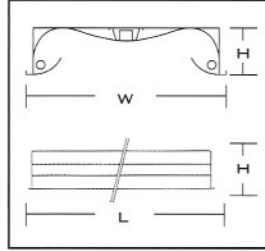

OPTIC 遮光板
CURVE 弧形

KII-0320/0321

FLAT 平面

KII-0330/0331

REFLECTOR & DIMENSION 反射片及尺寸

SEAGULL WINGS(+SW) 弧底
KII-0320+SW

KII-0330+SW

REFLECTOR & DIMENSION 反射片及尺寸

FLAT SMOOTH(+FS) 平底
KII-0320+FS

KII-0330+FS

PHOTOMETRIC DATA
配光曲線圖

DIRECT & INDIRECT
KII-0320/0330
2x55w PLL

PHOTOMETRIC DATA
配光曲線圖

INDIRECT ONLY
KII-0321/0331
2x55w PLL

APPLICATIONS

LOBBIES . CONFERENCE ROOMS . OFFICE
WITH RECEPTION AREAS . BANK / PUBLIC OFFICES

STRUCTURE

- BOBY:** SHEET STEEL IN STANDARD WHITE POWDER COATED COLOR
- REFLECTOR:** SHEET STEEL IN STANDARD WHITE COLOR AS STANDARD, SPECULAR(+S) / MATT-SATIN(+M) ANODISED ALUMINIUM ON REQUEST.
- LAMP COVER:** 1. INDIRECT-SHEET STEEL IN STANDARD WHITE COLOR AS STANDARD.(CAT.NO. KII-0321/0331)
2. DIRECT-MICROPERFORATED ALUMINIUM IN STANDARD WHITE COLOR AS STANDARD. (KII-0320/0330)
- CONTROL GEAR:** STANDARD IN 220V 50HZ SWITCHSTART(LPF), OTHERS ARE AVAILABLE IN SWITCHSTART HPF(+C) / HF ELECTRONIC BALLAST(+H) / DIMMABLE HF ELECTRONIC BALLAST(+DH).
- EMERGENCY:** REMOTE STANDARD 2 HOURS DISCHARGE NI-CD BATTERY(+REM2), OTHERS ARE AVAILABLE IN 3 HOURS DISCHARGE NI-CD BATTERY(+REM3) / 2 HOURS DISCHARGE NI-MH BATTERY(+REMH2).
- OPTIONS:** FUSED TERMINAL BLOCK(+F).