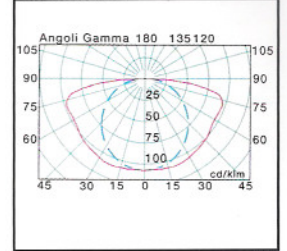

FLAT SMOOTH(+FS) 平底
KII-0320+FS

KII-0330+FS

PHOTOMETRIC DATA
配光曲線圖

DIRECT & INDIRECT
KII-0320/0330
2x55w PLL

PHOTOMETRIC DATA
配光曲線圖

INDIRECT ONLY
KII-0321/0331
2x55w PLL

APPLICATIONS

LOBBIES . CONFERENCE ROOMS . OFFICE
WITH RECEPTION AREAS . BANK / PUBLIC OFFICES