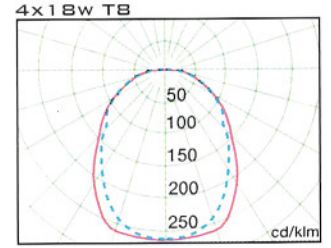

DIMENSION 尺寸

PHOTOMETRIC DATA 配光曲線圖

APPLICATIONS

OFFICES . MEETING ROOMS . LIBRARIES . HALLWAYS . EXHIBITION HALLS . RECEPTION AREAS

應用位置

辦公室 · 會客室 · 圖書館 · 走道 · 展覽館 · 接待處

STRUCTURE

BODY: SHEET STEEL IN STANDARD WHITE POWDER COATED COLOR.
DIFFUSER: PRISMATIC(+P) / OPAL(+O) PMMA.
CONTROL GEAR: STANDARD IN200V 50HZ SWITCHSTART(LPFL), HPFL(+C) / HF ELECTRONIC BALLAST (+H) / DIMMABLE HF ELECTRONIC(+DH) ON REQUEST.
EMERGENCY: STANDARD 2 HOURS DISCHARGE NI-CD BATTERY(+EM2), 3 HOURS NI-CD(+EM3) / 2 HOURS NI-MH BATTERY(+EMH2) / 3 HOURS NI-MH(+EMH3) ON REQUEST.
OPTION: FUSED TERMINAL BLOCK(+F) / SPECULAR ANODIZED ALUMINIUM REFLECTOR(+S) ON REQUEST.