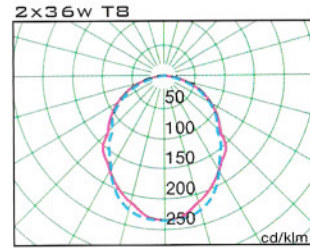

DIMENSION 尺寸

PHOTOMETRIC DATA 配光曲線圖

APPLICATIONS

OFFICES . MEETING ROOMS . LIBRARIES . HALLWAYS . EXHIBITION HALLS . RECEPTION AREAS

應用位置

辦公室 · 會客室 · 圖書館 · 走道 · 展覽館 · 接待處

STRUCTURE

BODY: SHEET STEEL IN STANDARD WHITE POWDER COATED COLOR.
DIFFUSER: PRISMATIC(+P) / OPAL(+O) PMMA.
CONTROL GEAR: STANDARD IN200V 50HZ SWITCHSTART(LPFL), HPFL(+C) / HF ELECTRONIC BALLAST (+H) / DIMMABLE HF ELECTRONIC(+DH) ON REQUEST.
EMERGENCY: STANDARD 2 HOURS DISCHARGE NI-CD BATTERY(+EM2), 3 HOURS NI-CD(+EM3) / 2 HOURS NI-MH BATTERY(+EMH2) / 3 HOURS NI-MH(+EMH3) ON REQUEST.
OPTION: FUSED TERMINAL BLOCK(+F) / SPECULAR ANODIZED ALUMINIUM REFLECTOR(+S) ON REQUEST.