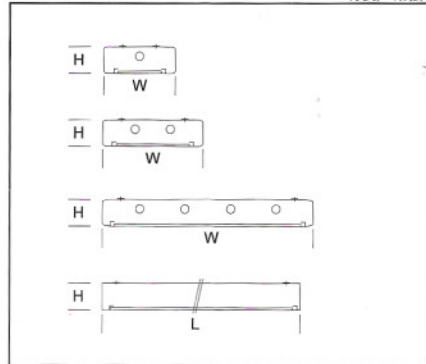

SURFACE / PENDANT-MOUNTED(+S) 明裝 / 吊掛