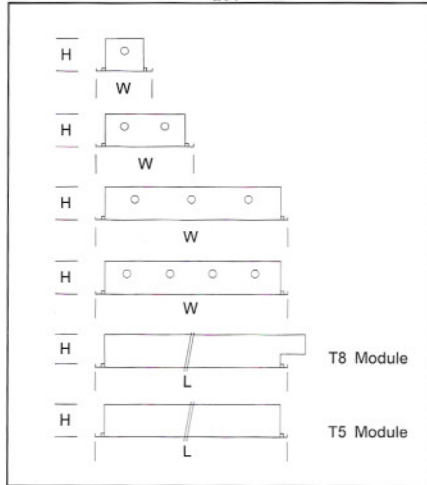

SURFACE / PENDANT-MOUNTED(+S) 明裝 / 吊掛

PENDANT TYPE 吊掛式

DIRECT 下照射

P.25

DIRECT & INDIRECT(+U) 上下照射

DIFFUSER 面罩

PRISMATIC(+P) 稜形

OPAL(+O) 奶白

PHOTOMETRIC DATA 配光曲線圖

2x18w T8

4x18w T8

2x36 T8

#### ORDER CODE 訂購編碼

Cat.No. 型號	Lamp 光源	Dimension 尺寸 (WxLxHmm)
MII-0210-118/126 PLC	1x18w/26w PLC	300x300x100
MII-0210-118/136/140/155 PLL	1x18w/36w/40w/55w PLL	300x600x100
MII-0210-114/124 T5	1x14w/24w T5	300x600x100
MII-0210-118 T8	1x18w T8	300x600x100
MII-0210-121/139 T5	1x21w/39w T5	300x900x100
MII-0210-130 T8	1x30w T8	300x900x100
MII-0210-128/154 T5	1x28w/54w T5	300x1200x100
MII-0210-136 T8	1x36w T8	300x1200x100
MII-0210-135/149/180 T5	1x35w/49w/80w T5	300x1500x100
MII-0210-158 T8	1x58w T8	300x1500x100
MII-0210-218/226 PLC	2x18w/26w PLC	300x300x100
MII-0210-218/236/240/255 PLL	2x18w/36w/40w/55w PLL	300x600x100
MII-0210-214/224 T5	2x14w/24w T5	300x600x100
MII-0210-218 T8	2x18w T8	300x600x100
MII-0210-221/239 T5	2x21w/39w T5	300x900x100
MII-0210-230 T8	2x30w T8	300x900x100
MII-0210-228/254 T5	2x28w/54w T5	300x1200x100
MII-0210-236 T8	2x36w T8	300x1200x100
MII-0210-235/249/280 T5	2x35w/49w/80w T5	300x1500x100
MII-0210-258 T8	2x58w T8	300x1500x100
MII-0210-318/336/340/355 PLL	3x18w/36w/40w/55w PLL	600x600x100
MII-0210-314/324 T5	3x14w/24w T5	600x600x100
MII-0210-318 T8	3x18w T8	600x600x100
MII-0210-321/339 T5	3x21w/39w T5	600x900x100
MII-0210-330 T8	3x30w T8	600x900x100
MII-0210-328/354 T5	3x28w/54w T5	600x1200x100
MII-0210-336 T8	3x36w T8	600x1200x100
MII-0210-335/349/380 T5	3x35w/49w/80w T5	600x1500x100
MII-0210-358 T8	3x58w T8	600x1500x100
MII-0210-418/436/440/455 PLL	4x18w/36w/40w/55w PLL	600x600x100
MII-0210-414/424 T5	4x14w/24w T5	600x600x100
MII-0210-418 T8	4x18w T8	600x600x100
MII-0210-421/439 T5	4x21w/39w T5	600x900x100
MII-0210-430 T8	4x30w T8	600x900x100
MII-0210-428/454 T5	4x28w/54w T5	600x1200x100
MII-0210-436 T8	4x36w T8	600x1200x100
MII-0210-435/449/480 T5	4x35w/49w/80w T5	600x1500x100
MII-0210-458 T8	4x58w T8	600x1500x100