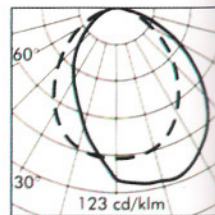

PHOTOMETRIC DATA 配光曲線圖

W.76XL.243XD.99MM.  
COME WITH RECESS BOX  
FOR INSTALLATION

M-6000

1x18W PLC

M-6001/6002/  
6003/6004/6005

1x18W PLC

APPLICATIONS

OUTDOOR HALLWAYS . GARDEN CORRIDORS . STEPS