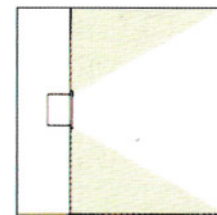

PHOTOMETRIC DATA 配光曲線圖

W.76XL.243XD.99MM.  
COME WITH RECESS BOX  
FOR INSTALLATION

M-6000

1x18W PLC

M-6001/6002/  
6003/6004/6005

1x18W PLC

APPLICATIONS

OUTDOOR HALLWAYS . GARDEN CORRIDORS . STEPS