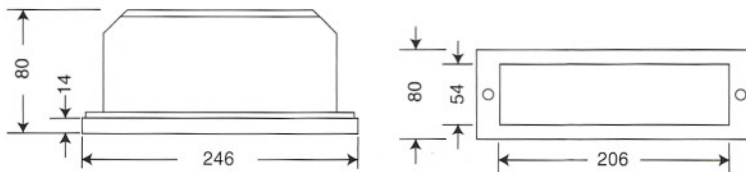

PHOTOMETRIC DATA 配光曲線圖

W.76XL.243XD.99MM.  
COME WITH RECESS BOX  
FOR INSTALLATION

M-6000

1x18W PLC

M-6001/6002/  
6003/6004/6005

1x18W PLC

APPLICATIONS

OUTDOOR HALLWAYS . GARDEN CORRIDORS . STEPS