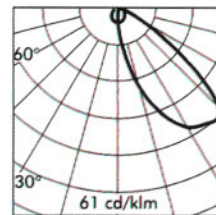

PHOTOMETRIC DATA 配光曲線圖

W.76XL.243XD.99MM.  
COME WITH RECESS BOX  
FOR INSTALLATION

M-6000

1x18W PLC

M-6001/6002/  
6003/6004/6005

1x18W PLC

APPLICATIONS

OUTDOOR HALLWAYS . GARDEN CORRIDORS . STEPS