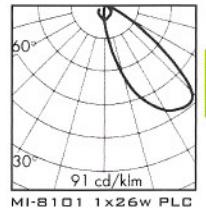

PHOTOMETRIC DATA 配光曲線圖

P.19

APPLICATIONS

OUTDOOR HALLWAYS . GARDEN CORRIDORS . STEPS

STRUCTURE

CORROSION RESISTANT DIE-CAST ALUMINIUM BODY AND COVER.
OPAL TEMPERED GLASS DIFFUSER.
STAINLESS STEEL SCREWS.
WEATHER PROOF SILICONE GASKET.
INTEGRAL CONTROL GEAR.

AVAILABLE COLOR: BLACK(+B) / GREY(+G) / WHITE(+W) / SILVER(+S).

應用位置

戶外通道·花園走道·樓梯

結構

防腐蝕壓鑄鋁燈體及面框。
奶白強化玻璃。
不銹鋼螺絲。
防水密封條。
連體全進口電器。

可選擇顏色：黑/灰/白/銀。

ORDER CODE 訂購編碼

Cat.No. 型號	Lamp 光源		Dimension 尺寸(WxLxHmm)	Container Dimension 膠套尺寸(WxLxHmm)
MI-8093/8101-25 GLS	25w GLS	燈泡 E14	76x240x99	84x260x90
MI-8093/8101-9 PL	9w PL	節能管 G23	76x240x99	84x260x90
MI-8071/8075/8078-60 GLS	60w GLS	燈泡 E27	115x305x100	110x310x85
MI-8071/8075/8078-11 PL	11w PL	節能管 G23	115x305x100	110x310x85
MI-8071/8075/8078-26 PLC	26w PLC	節能管 G24d-3	115x305x100	110x310x85
MI-8071/8075/8078-11 PLL	11w PLL	節能管 2G7	115x305x100	110x310x85
MI-8071/8075/8078-18 PLL	18w PLL	節能管 2G11	115x305x100	110x310x85
MI-8081-10 PLT	10w PLT	節能管 G24q-1	305x115x100	310x110x85
MI-8081-18 PLT	18w PLT	節能管 G24q-2	305x115x100	310x110x85
MI-8081-50 DIR	50w (12v)	石英膽 GU5.3	305x115x100	310x110x85
MI-8071-200 HAL	200w HAL	石英膽 R7s	305x115x100	310x110x85
MI-80870-WH LED IP67	3-1w (24v) WHITE LED	白色 LED	76x240x99	84x260x90
MI-8087-BL LED IP67	3-1w (24v) BLUE LED	藍色 LED	76x240x99	84x260x90
MI-8087-GR LED IP67	3-1w (24v) GREEN LED	綠色 LED	76x240x99	84x260x90
MI-8087-YE LED IP67	3-1w (24v) YELLOW LED	黃色 LED	76x240x99	84x260x90
MI-8087-RE-LED IP67	3-1w (24v) RED LED	紅色 LED	76x240x99	84x260x90