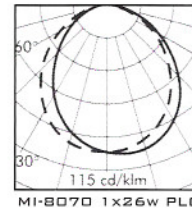

PHOTOMETRIC DATA 配光曲線圖

P.19

APPLICATIONS

OUTDOOR HALLWAYS . GARDEN CORRIDORS . STEPS

STRUCTURE

CORROSION RESISTANT DIE-CAST ALUMINIUM BODY AND COVER.
OPAL TEMPERED GLASS DIFFUSER.
STAINLESS STEEL SCREWS.
WEATHER PROOF SILICONE GASKET.
INTEGRAL CONTROL GEAR.

AVAILABLE COLOR: BLACK(+B) / GREY(+G) / WHITE(+W) / SILVER(+S).

應用位置

戶外通道·花園走道·樓梯

結構

防腐蝕壓鑄鋁燈體及面框。
奶白強化玻璃。
不銹鋼螺絲。
防水密封條。
連體全進口電器。

可選擇顏色：黑/灰/白/銀。

ORDER CODE 訂購編碼

Cat.No. 型號	Lamp 光源		Dimension 尺寸(WxLxHmm)	Container Dimension 膠套尺寸(WxLxHmm)
MI-8093/8101-25 GLS	25w GLS	燈泡 E14	76x240x99	84x260x90
MI-8093/8101-9 PL	9w PL	節能管 G23	76x240x99	84x260x90
MI-8071/8075/8078-60 GLS	60w GLS	燈泡 E27	115x305x100	110x310x85
MI-8071/8075/8078-11 PL	11w PL	節能管 G23	115x305x100	110x310x85
MI-8071/8075/8078-26 PLC	26w PLC	節能管 G24d-3	115x305x100	110x310x85
MI-8071/8075/8078-11 PLL	11w PLL	節能管 2G7	115x305x100	110x310x85
MI-8071/8075/8078-18 PLL	18w PLL	節能管 2G11	115x305x100	110x310x85
MI-8081-10 PLT	10w PLT	節能管 G24q-1	305x115x100	310x110x85
MI-8081-18 PLT	18w PLT	節能管 G24q-2	305x115x100	310x110x85
MI-8081-50 DIR	50w (12v)	石英膽 GU5.3	305x115x100	310x110x85
MI-8071-200 HAL	200w HAL	石英膽 R7s	305x115x100	310x110x85
MI-80870-WH LED IP67	3-1w (24v) WHITE LED	白色 LED	76x240x99	84x260x90
MI-8087-BL LED IP67	3-1w (24v) BLUE LED	藍色 LED	76x240x99	84x260x90
MI-8087-GR LED IP67	3-1w (24v) GREEN LED	綠色 LED	76x240x99	84x260x90
MI-8087-YE LED IP67	3-1w (24v) YELLOW LED	黃色 LED	76x240x99	84x260x90
MI-8087-RE-LED IP67	3-1w (24v) RED LED	紅色 LED	76x240x99	84x260x90