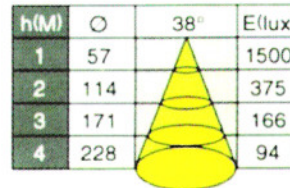

CAT.NO. MI-D216

Lamp E14/JC 12V50W
Overall Dia. 125mm
Height 95mm
Opening \varnothing 100mm

CAT.NO. MI-D362

Lamp MR16 12V50W
Overall Dia. 130mm
Height 54mm
Opening \varnothing 115mm

ADJUSTABLE BEAM WITH REFLECTOR 可調較照射配反光罩

CAT.NO. MI-D953

Lamp JC 12V50W
Overall Dia. 90mm
Height 105mm
Opening \varnothing 75mm

CAT.NO. MI-D944

Lamp JC 12V50W
Overall Dia. 90mm
Height 105mm
Opening \varnothing 75mm

CAT.NO. MI-D250

Lamp MR16 12V50W
Overall Dia. 110mm
Height 70mm
Opening \varnothing 90mm

CAT.NO. MI-D071

Lamp JC 12V100W
Overall Dia. 110mm
Height 56mm
Opening \varnothing 85mm

PHOTOMETRIC DATA 配光曲線圖

12V 50W MR16

APPLICATIONS

LIGHTING OF SHOP . SUPERMARKETS . SIGNS . SHELVING (STORES) .
PAINTINGS (MUSEUMS) . WALL LIGHTING .
HIGHLIGHTING OF KEY OBJECT