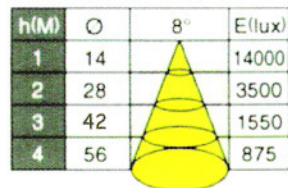

CAT.NO. MI-D953

Lamp JC 12V50W
Overall Dia. 90mm
Height 105mm
Opening \varnothing 75mm

CAT.NO. MI-D944

Lamp JC 12V50W
Overall Dia. 90mm
Height 105mm
Opening \varnothing 75mm

CAT.NO. MI-D250

Lamp MR16 12V50W
Overall Dia. 110mm
Height 70mm
Opening \varnothing 90mm

CAT.NO. MI-D071

Lamp JC 12V100W
Overall Dia. 110mm
Height 56mm
Opening \varnothing 85mm

PHOTOMETRIC DATA 配光曲線圖

12V 50W MR16

APPLICATIONS

LIGHTING OF SHOP . SUPERMARKETS . SIGNS . SHELVING (STORES) .
PAINTINGS (MUSEUMS) . WALL LIGHTING .
HIGHLIGHTING OF KEY OBJECT