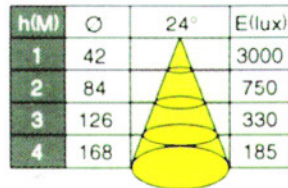

CAT.NO. MI-D216

Lamp E14/JC 12V50W
Overall Dia. 125mm
Height 95mm
Opening \varnothing 100mm

CAT.NO. MI-D362

Lamp MR16 12V50W
Overall Dia. 130mm
Height 54mm
Opening \varnothing 115mm

ADJUSTABLE BEAM WITH REFLECTOR 可調較照射配反光罩

CAT.NO. MI-D953

Lamp JC 12V50W
Overall Dia. 90mm
Height 105mm
Opening \varnothing 75mm

CAT.NO. MI-D944

Lamp JC 12V50W
Overall Dia. 90mm
Height 105mm
Opening \varnothing 75mm

CAT.NO. MI-D250

Lamp MR16 12V50W
Overall Dia. 110mm
Height 70mm
Opening \varnothing 90mm

CAT.NO. MI-D071

Lamp JC 12V100W
Overall Dia. 110mm
Height 56mm
Opening \varnothing 85mm

PHOTOMETRIC DATA 配光曲線圖

12V 50W MR16

APPLICATIONS

LIGHTING OF SHOP . SUPERMARKETS . SIGNS . SHELVING (STORES) .
PAINTINGS (MUSEUMS) . WALL LIGHTING .
HIGHLIGHTING OF KEY OBJECT