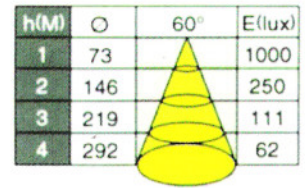

CAT.NO. MI-D216

Lamp E14/JC 12V50W
Overall Dia. 125mm
Height 95mm
Opening \varnothing 100mm

CAT.NO. MI-D362

Lamp MR16 12V50W
Overall Dia. 130mm
Height 54mm
Opening \varnothing 115mm

ADJUSTABLE BEAM WITH REFLECTOR 可調較照射配反光罩

CAT.NO. MI-D953

Lamp JC 12V50W
Overall Dia. 90mm
Height 105mm
Opening \varnothing 75mm

CAT.NO. MI-D944

Lamp JC 12V50W
Overall Dia. 90mm
Height 105mm
Opening \varnothing 75mm

CAT.NO. MI-D250

Lamp MR16 12V50W
Overall Dia. 110mm
Height 70mm
Opening \varnothing 90mm

CAT.NO. MI-D071

Lamp JC 12V100W
Overall Dia. 110mm
Height 56mm
Opening \varnothing 85mm

PHOTOMETRIC DATA 配光曲線圖

12V 50W MR16

APPLICATIONS

LIGHTING OF SHOP . SUPERMARKETS . SIGNS . SHELVING (STORES) .
PAINTINGS (MUSEUMS) . WALL LIGHTING .
HIGHLIGHTING OF KEY OBJECT