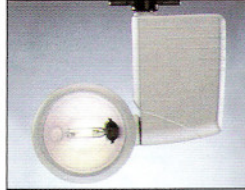

CAT.NO.
MIII-69300-35/70/150 HIT
MIII-69310-100 HST

Lamp 35W/70W/150W HIT
100W HST
Overall Dia. 140mm
Length 285mm
Height 240mm