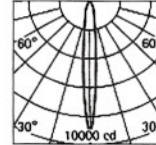

Lamp PAR38 120W E27  
Overall Dia. 148mm  
Length 160mm  
Height 180mm

CAT.NO. MIII-610-38

Lamp PAR38 120W E27  
Overall Dia. 148mm  
Length 160mm  
Height 180mm

CAT.NO. MIII-607-38

Lamp PAR38 120W E27  
Overall Dia. 130mm  
Length 135mm  
Height 160mm

### PHOTOMETRIC DATA 配光曲線圖

MR16 12v 50w

PAR30 75w

70w HIT-DE RX7s

AR111 12v 50w

PAR38 120w

70w HIT G12