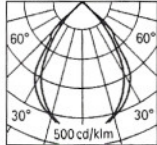

70w HIT-DE RX7s