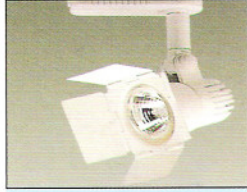

### LOW VOLTAGE 低電壓

CAT.NO. MIII-239

Lamp MR16 12V50W  
Overall Dia. 60mm  
Length 75mm

CAT.NO. MIII-235

Lamp MR16 12V50W  
Overall Dia. 70x70mm  
Length 110mm

CAT.NO. MIII-274

Lamp MR16 12V50W  
Overall Dia. 85mm  
Length 75mm