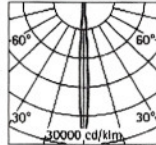

AR111 12v 50w