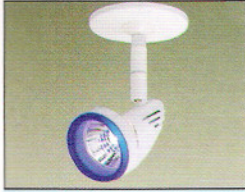

### LOW VOLTAGE 低電壓

CAT.NO. MIII-239

Lamp MR16 12V50W  
Overall Dia. 60mm  
Length 75mm

CAT.NO. MIII-235

Lamp MR16 12V50W  
Overall Dia. 70x70mm  
Length 110mm

CAT.NO. MIII-274

Lamp MR16 12V50W  
Overall Dia. 85mm  
Length 75mm

CAT.NO. MIII-267

Lamp MR16 12V50W  
Overall Dia. 70mm  
Length 110mm

CAT.NO. MIII-269

Lamp MR16 12V50W  
Overall Dia. 60mm  
Length 90mm

CAT.NO. MIII-221

Lamp MR16 12V50W  
Overall Dia. 60mm  
Length 80mm

CAT.NO. MIII-275

Lamp MR16 12V50W  
Overall Dia. 60mm  
Length 85mm

CAT.NO. MIII-201

Lamp MR16 12V50W  
Overall Dia. 100mm  
Length 55mm

CAT.NO. MIII-271

Lamp MR16 12V50W  
Overall Dia. 30mm  
Length 35mm

CAT.NO. MIII-231

Lamp MR16 12V50W  
Overall Dia. 60mm  
Length 60mm