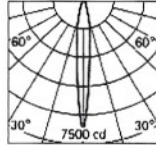

PAR

Lamp PAR20 50W E27
Overall Dia. 86mm
Length 124mm
Height 159mm

Lamp PAR20 50W E27
Overall Dia. 86mm
Length 124mm
Height 159mm

Lamp PAR20 50W E27
Overall Dia. 90mm
Length 105mm
Height 135mm

Lamp PAR20 50W E27
Overall Dia. 90mm
Length 105mm
Height 135mm

Lamp PAR20 50W E27
Overall Dia. 68mm
Length 65mm
Height 115mm

Lamp PAR30 75W E27
Overall Dia. 121mm
Length 133mm
Height 191mm

Lamp PAR30 75W E27
Overall Dia. 117mm
Length 133mm
Height 191mm

Lamp PAR30 75W E27
Overall Dia. 113mm
Length 125mm
Height 145mm

Lamp PAR30 75W E27
Overall Dia. 113mm
Length 125mm
Height 145mm

Lamp PAR30 75W E27
Overall Dia. 100mm
Length 105mm
Height 15mm

P.24

Lamp PAR38 120W E27
Overall Dia. 152mm
Length 165mm
Height 229mm

Lamp PAR38 120W E27
Overall Dia. 152mm
Length 165mm
Height 229mm

Lamp PAR38 120W E27
Overall Dia. 148mm
Length 160mm
Height 180mm

Lamp PAR38 120W E27
Overall Dia. 148mm
Length 160mm
Height 180mm

Lamp PAR38 120W E27
Overall Dia. 130mm
Length 135mm
Height 160mm

PHOTOMETRIC DATA 配光曲線圖

PAR30 75w

APPLICATIONS

LIGHTING OF SHOP . SUPERMARKETS . SIGNS . SHELVING (STORES) .
PAINTINGS (MUSEUMS) . WALL LIGHTING .
LIGHTING OF KEY OBJECT

STRUCTURE

BODY: DIE-CAST ALUMINIUM IN STANDARD WHITE COLOR,
BLACK(+B) / SILVER(+S) / GREY(+G) ON REQUEST.
DIFFUSER: CLEAR TEMPERED GLASS & SILVER ALUMINIUM ONLY
AVAILABLE ON HID LAMPS & REFLECTOR.
CONTROL GEAR: STANDARD ELECTRONIC TRANSFORMER FOR LOW
VOLTAGE LAMPS & HPF FOR HID LAMPS.

應用位置

店舖照明·超級市場·標示·架子(商店)·
油畫(展覽館)·牆身照明·主要物件照射·

結構

燈體: 標準白色鑄鋁外殼;
可選擇黑、銀、灰或其他顏色。
面罩: 強化透明及銀鋁色只限高壓管及反射罩供應。
電器: 全進口電器(電感/電子/調光電子鎮流器)。