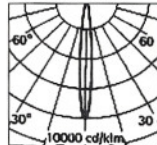

Lamp PAR38 120W E27  
Overall Dia. 148mm  
Length 160mm  
Height 180mm

CAT.NO. MIII-610-38

Lamp PAR38 120W E27  
Overall Dia. 148mm  
Length 160mm  
Height 180mm

CAT.NO. MIII-607-38

Lamp PAR38 120W E27  
Overall Dia. 130mm  
Length 135mm  
Height 160mm

### PHOTOMETRIC DATA 配光曲線圖

MR16 12v 50w

PAR30 75w

70w HIT-DE RX7s

AR111 12v 50w

PAR38 120w

70w HIT G12