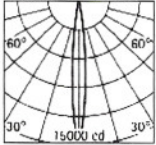

PHOTOMETRIC DATA 配光曲線圖

MR16 12v 50w