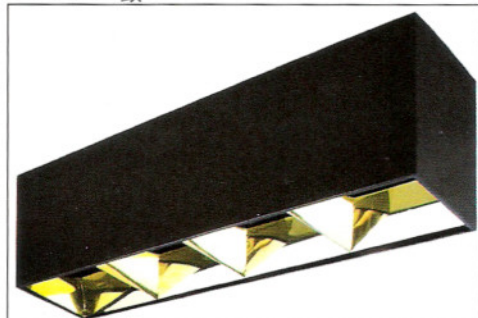

4-LAMPS 4頭

DIMENSION 尺寸

P.30

APPLICATIONS

WALL LIGHTING . SIGNS . LIGHTING OF SHOP . SHELVING .

STRUCTURE

BODY : SHEET STEEL IN STANDARD BLACK COLOR, WHITE (+W) / GREY (+G) ARE AVAILABLE.

REFLECTOR : SPECULAR SILVER ANODISED ALUMINIUM AS STANDARD, MATT-STAIN (+M) / GOLD (+G) ARE AVAILABLE.

CONTROL GEAR : STANDARD IN 220V 50HZ

應用位置

牆身照明 · 標示 · 框架 · 店舖照明 ·

結構

燈體 : 黑色金屬外殼。
反光罩 : 鏡面銀色氧化鋁。
電器 : AC 220v 50Hz。

ORDER CODE 訂購編碼

Cat.No. 型號	Lamp 光源	Dimension 尺寸 (WxLxHmm)
MIX-4001-1	1x60w R63/100w R80 E27	120x120x130
MIX-4002-1	1x100w PAR30/120w PAR38 E27	200x200x245
MIX-4001-2	2x60w R63/100w R80 E27	120x260x230
MIX-4002-2	2x100w PAR30/120w PAR38 E27	200x200x245
MIX-4001-3	3x60w R63/100w R80 E27	120x380x130
MIX-4002-3	3x100w PAR30/120w PAR38 E27	200x570x245
MIX-4001-4	4x60w R63/100w R80 E27	120x500x130
MIX-4002-4	4x100w PAR30/120w PAR38 E27	200x760x245
MIX-4001-5	5x60w R63/100w R80 E27	120x620x130
MIX-4002-5	5x100w PAR30/120w PAR38 E27	200x950x245
MIX-4001-6	6x60w R63/100w R80 E27	120x740x130
MIX-4002-6	6x100w PAR30/120w PAR38 E27	200x1140x245
MIX-4001-7	7x60w R63/100w R80 E27	120x860x130
MIX-4002-7	7x100w PAR30/120w PAR38 E27	200x1330x245
MIX-4001-8	8x60w R63/100w R80 E27	120x980x130
MIX-4002-8	8x100w PAR30/120w PAR38 E27	200x1520x245
MIX-4001-9	9x60w R63/100w R80 E27	120x1100x130
MIX-4002-9	9x100w PAR30/120w PAR38 E27	200x1710x245
MIX-4001-10	10x60w R63/100w R80 E27	120x1220x130
MIX-4002-10	10x100w PAR30/120w PAR38 E27	200x1900x245