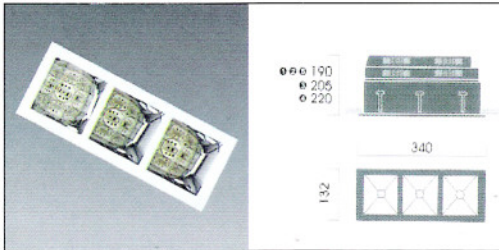

1-LAMP
1 頭

4-LAMPS
4 頭

2-LAMPS
2 頭

4-LAMPS SQUARE
方形 4 頭

3-LAMPS
3 頭

6-LAMPS
6 頭

P.29

APPLICATIONS

LIGHTING OF SHOP . SUPERMARKETS . SIGNS . SHELVING (STORES) .
PAINTINGS (MUSEUMS) . WALL LIGHTING .
LIGHTING OF KEY OBJECT

應用位置

店舖照明 · 超級市場 · 標示 · 架子 (商店) ·
油畫 (展覽館) · 牆身照明 · 主要物件照射 ·

STRUCTURE

TRIM: DIE CAST ALUMINIUM IN STANDARD WHITE COLOR,
BLACK(+B) / SILVER(+S) / GREY(+G) /
OTHERS ARE AVAILABLE.

BODY: SHEET STEEL IN STANDARD BLACK COLOR, OTHER
COLORS ARE AVAILABLE.

REFLECTOR: SPECULAR SILVER ALUMINIUM AS STANDARD.

CONTROL GEAR: STANDARD IN 220V 50HZ SWITCHSTART(LPF),
OTHER ARE AVAILABLE IN HPF(+C) /
HF ELECTRONIC BALLAST(+H) / DIMMABLE HF
ELECTRONIC BALLAST(+DH).