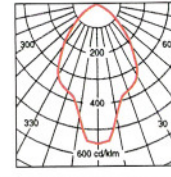

CAT.No. RI-1018-126+FG+C
VERTICAL W/ FLAT CLEAR GLASS
1x26w PLC