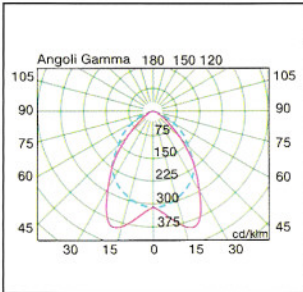

PHOTOMETRIC DATA 配光曲線圖

INDIVIDUAL TYPE 獨立式
4x18W T8