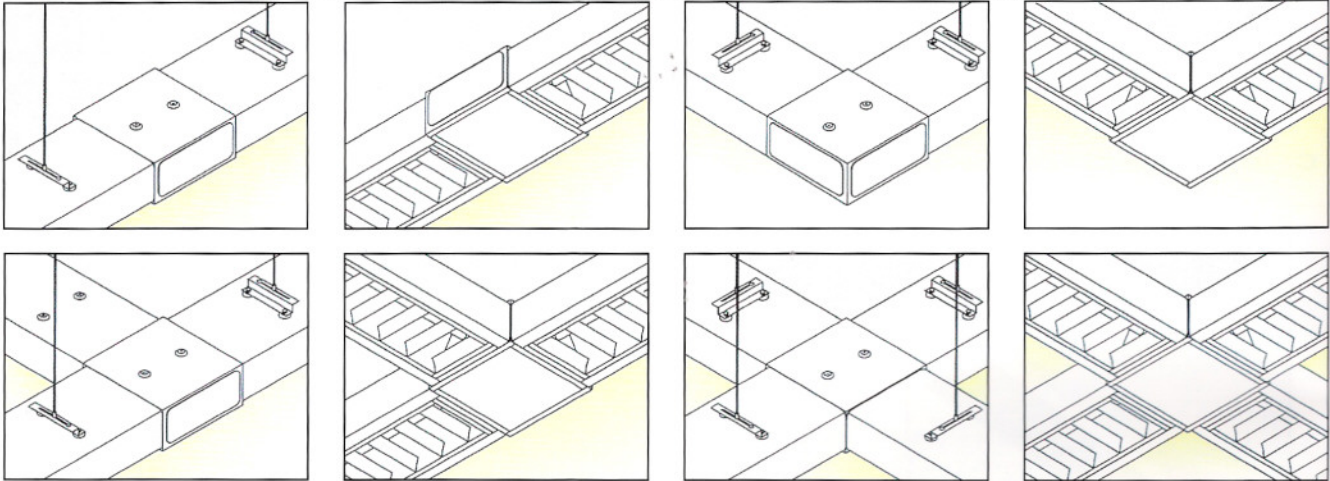

OPTIC 照射

DIRECT & INDIRECT(+U) 上下照射

CONTINUOUS - STRAIGHT TYPE MOUNTED WITHOUT UNIVERSAL JOINT 連續追通式(無接駁器)

CONTINUOUS - CORNER TYPE WITH UNIVERSAL JOINT 連續轉角度(有接駁器)

P.36

APPLICATIONS

OFFICES . COMPUTER ROOMS . MEETING ROOMS .
LIBRARIES . HALLWAYS . EXHIBITION HALLS . RECEPTION AREAS

STRUCTURE

BODY: SHEET STEEL IN STANDARD WHITE COLOR,
OTHER COLORS ARE AVAILABLE.

LOUVER: PARABOLIC ANODIZED ALUMINIUM IN
SPECULAR-SINGLE(+SS) / SPECULAR-DOUBLE(+SD) /
MATT SATIN-SINGLE(+MS) / MATT SATIN-DOUBLE(+MD) /
WHITE PREPAINTED-SINGLE(+WS) /
WHITE PREPAINTED-DOUBLE(+WD).