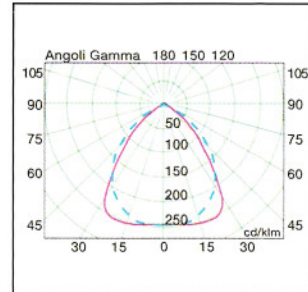

CONTINUOUS TYPE 連續式
2x58W T8