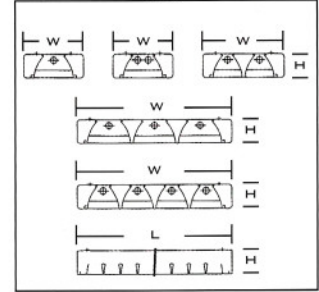

INDIVIDUAL TYPE (SI-0401/0402/0403/0404) 獨立式

PENDANT-MOUNTED 吊掛

SURFACE-MOUNTED 明裝

DIMENSION 尺寸

CONTINUOUS TYPE (SI-0411/0412/0413) 連續式

PENDANT-MOUNTED 吊掛

SURFACE-MOUNTED 明裝

DIMENSION 尺寸

P.35

PHOTOMETRIC DATA 配光曲線圖

INDIVIDUAL TYPE 獨立式
4x18W T8

CONTINUOUS TYPE 連續式
2x58W T8

ACCESSORIES FOR CONTINUOUS TYPE 連續式配件

EMPTY MODULE 空殼
HALOGEN DOWNLIGHTS ON REQUEST

END CAP 尾蓋

UNIVERSAL JOINT 接駁器
DIMENSION=220x220x100

OPTIC 照射

DIRECT & INDIRECT(+U) 上下照射

CONTINUOUS - STRAIGHT TYPE MOUNTED WITHOUT UNIVERSAL JOINT 連續追通式(無接駁器)

CONTINUOUS - CORNER TYPE WITH UNIVERSAL JOINT 連續轉角度(有接駁器)

P.36

APPLICATIONS

OFFICES . COMPUTER ROOMS . MEETING ROOMS .
LIBRARIES . HALLWAYS . EXHIBITION HALLS . RECEPTION AREAS