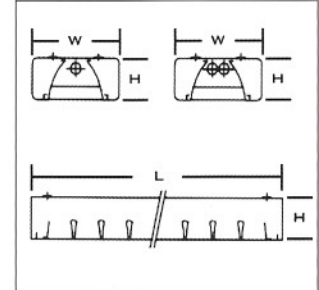

INDIVIDUAL TYPE (SI-0401/0402/0403/0404) 獨立式

PENDANT-MOUNTED 吊掛

SURFACE-MOUNTED 明裝

DIMENSION 尺寸

CONTINUOUS TYPE (SI-0411/0412/0413) 連續式

PENDANT-MOUNTED 吊掛

SURFACE-MOUNTED 明裝

DIMENSION 尺寸

P.35

PHOTOMETRIC DATA 配光曲線圖

INDIVIDUAL TYPE 獨立式
4x18W T8

CONTINUOUS TYPE 連續式
2x58W T8

ACCESSORIES FOR CONTINUOUS TYPE 連續式配件

EMPTY MODULE 空殼
HALOGEN DOWNLIGHTS ON REQUEST

END CAP 尾蓋

UNIVERSAL JOINT 接駁器
DIMENSION=220x220x100

OPTIC 照射

DIRECT & INDIRECT(+U) 上下照射

CONTINUOUS - STRAIGHT TYPE MOUNTED WITHOUT UNIVERSAL JOINT 連續追通式(無接駁器)

CONTINUOUS - CORNER TYPE WITH UNIVERSAL JOINT 連續轉角度(有接駁器)

P.36

APPLICATIONS

OFFICES . COMPUTER ROOMS . MEETING ROOMS .
LIBRARIES . HALLWAYS . EXHIBITION HALLS . RECEPTION AREAS