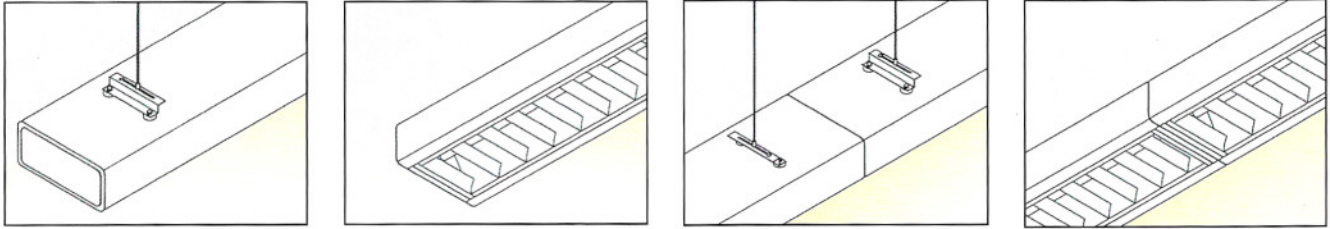

INDIVIDUAL TYPE (SI-0401/0402/0403/0404) 獨立式

PENDANT-MOUNTED 吊掛

SURFACE-MOUNTED 明裝

DIMENSION 尺寸

CONTINUOUS TYPE (SI-0411/0412/0413) 連續式

PENDANT-MOUNTED 吊掛

SURFACE-MOUNTED 明裝

DIMENSION 尺寸

P.35

PHOTOMETRIC DATA 配光曲線圖

INDIVIDUAL TYPE 獨立式
4x18W T8

CONTINUOUS TYPE 連續式
2x58W T8

ACCESSORIES FOR CONTINUOUS TYPE 連續式配件

EMPTY MODULE 空殼
HALOGEN DOWNLIGHTS ON REQUEST

END CAP 尾蓋

UNIVERSAL JOINT 接駁器
DIMENSION=220x220x100

OPTIC 照射

DIRECT & INDIRECT(+U) 上下照射

CONTINUOUS - STRAIGHT TYPE MOUNTED WITHOUT UNIVERSAL JOINT 連續追通式(無接駁器)

CONTINUOUS - CORNER TYPE WITH UNIVERSAL JOINT 連續轉角度(有接駁器)

P.36

APPLICATIONS

OFFICES . COMPUTER ROOMS . MEETING ROOMS .
LIBRARIES . HALLWAYS . EXHIBITION HALLS . RECEPTION AREAS

STRUCTURE

BODY: SHEET STEEL IN STANDARD WHITE COLOR,
OTHER COLORS ARE AVAILABLE.

LOUVER: PARABOLIC ANODIZED ALUMINIUM IN
SPECULAR-SINGLE(+SS) / SPECULAR-DOUBLE(+SD) /
MATT SATIN-SINGLE(+MS) / MATT SATIN-DOUBLE(+MD) /
WHITE PREPAINTED-SINGLE(+WS) /
WHITE PREPAINTED-DOUBLE(+WD).