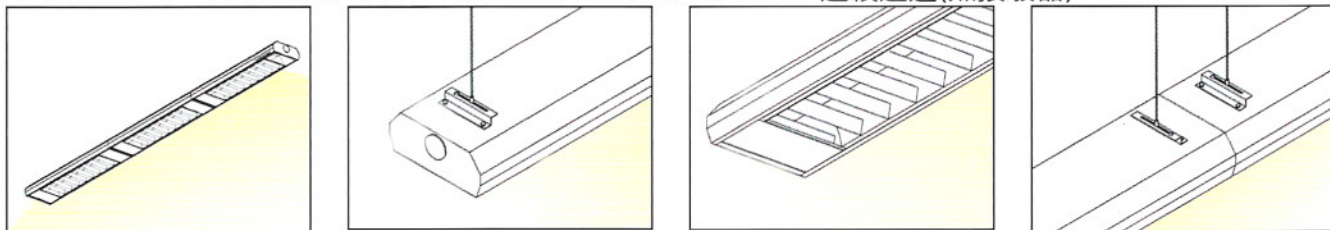

### ACCESSORIES 配件

EMPTY MODULE 空殼  
HALOGEN DOWNLIGHTS ON REQUEST

FLEXIBLE JOINT 軟膠接駁器  
LENGTH: 250MM

### OPTIC 照射

DIRECT & INDIRECT(+U) 上下照射

### CONTINUOUS - STRAIGHT TYPE WITHOUT FLEXIBLE JOINT 連續追通(無接駁器)