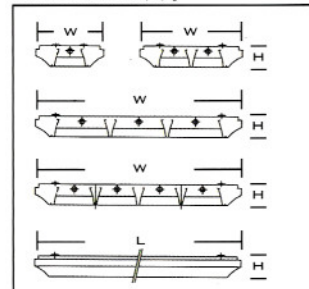

INDIVIDUAL TYPE 獨立式

PENDANT-MOUNTED 吊掛

SURFACE-MOUNTED 明裝

DIMENSION 尺寸

CONTINUOUS TYPE 連續式

PHOTOMETRIC DATA 配光曲線圖

INDIVIDUAL TYPE 獨立式
2x28W TB

OPTIC 照射

DIRECT & INDIRECT(+U)
上下照射

P.41

APPLICATIONS

OFFICES . COMPUTER ROOMS . MEETING ROOMS . LIBRARIES . HALLWAYS .
EXHIBITION HALLS . RECEPTION AREAS

STRUCTURE

- BODY:** SHEET STEEL IN STANDARD WHITE COLOR,
OTHER COLORS ARE AVAILABLE.
- LOUVER:** PARABOLIC ANODIZED ALUMINIUM IN
SPECULAR-SINGLE(+SS) / SPECULAR-DOUBLE(+SD) /
MATT SATIN-SINGLE(+MS) / MATT SATIN-DOUBLE(+MD) /
WHITE PREPAINTED-SINGLE(+WS) /
WHITE PREPAINTED-DOUBLE(+WD).
- CONTROL GEAR:** STANDARD IN 220V 50HZ SWITCHSTART(LPF), OTHERS
ARE AVAILABLE IN SWITCHSTART HPF(+C) /
HF ELECTRONIC BALLAST(+H) /
DIMMABLE HF ELECTRONIC BALLAST(+DH).
- EMERGENCY:** STANDARD 2 HOURS DISCHARGE NI-CD BATTERY(+EM2),
OTHER ARE AVAILABLE IN 3 HOURS DISCHARGE NI-CD
BATTERY(+EM3) / 2 HOURS DISCHARGE NI-MH BATTERY(+EMH2).
- OPTIONS:** FUSED TERMINAL BLOCK(+F), PHOTOMETRY-CATEGORY 2(+C2) /
CATEGORY 3(+C3).
- UPPER
DIFFUSER(+U):** PRISMATIC(+P) / OPAL(+O) PMMA ON REQUEST.