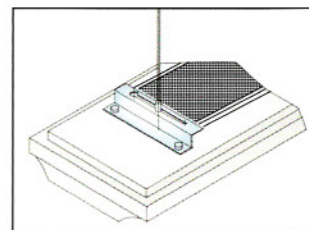

INDIVIDUAL TYPE 獨立式

PENDANT-MOUNTED 吊掛

SURFACE-MOUNTED 明裝

DIMENSION 尺寸

CONTINUOUS TYPE 連續式

PHOTOMETRIC DATA 配光曲線圖

INDIVIDUAL TYPE 獨立式
2x28W TB

OPTIC 照射

DIRECT & INDIRECT(+U)
上下照射

P.41

APPLICATIONS

OFFICES . COMPUTER ROOMS . MEETING ROOMS . LIBRARIES . HALLWAYS .
EXHIBITION HALLS . RECEPTION AREAS

STRUCTURE

- BODY:** SHEET STEEL IN STANDARD WHITE COLOR,
OTHER COLORS ARE AVAILABLE.
- LOUVER:** PARABOLIC ANODIZED ALUMINIUM IN
SPECULAR-SINGLE(+SS) / SPECULAR-DOUBLE(+SD) /
MATT SATIN-SINGLE(+MS) / MATT SATIN-DOUBLE(+MD) /
WHITE PREPAINTED-SINGLE(+WS) /
WHITE PREPAINTED-DOUBLE(+WD).
- CONTROL GEAR:** STANDARD IN 220V 50HZ SWITCHSTART(LPF), OTHERS
ARE AVAILABLE IN SWITCHSTART HPF(+C) /
HF ELECTRONIC BALLAST(+H) /
DIMMABLE HF ELECTRONIC BALLAST(+DH).
- EMERGENCY:** STANDARD 2 HOURS DISCHARGE NI-CD BATTERY(+EM2),
OTHER ARE AVAILABLE IN 3 HOURS DISCHARGE NI-CD
BATTERY(+EM3) / 2 HOURS DISCHARGE NI-MH BATTERY(+EMH2).
- OPTIONS:** FUSED TERMINAL BLOCK(+F), PHOTOMETRY-CATEGORY 2(+C2) /
CATEGORY 3(+C3).
- UPPER
DIFFUSER(+U):** PRISMATIC(+P) / OPAL(+O) PMMA ON REQUEST.