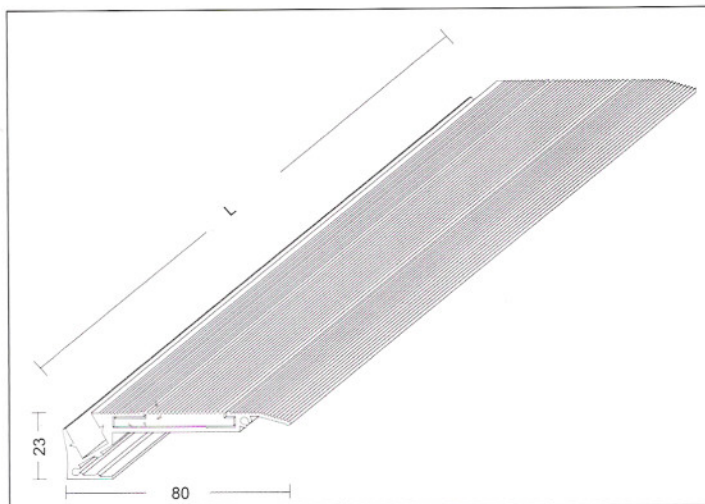

STANDARD 標準

DIMENSION 尺寸

P.34

APPLICATIONS

CINEMA . THEATER . LECTURE ROOMS . HOTEL LOBBIES .

應用位置

戲院·劇院·演講室·酒店大堂·

STRUCTURE

- BODY :** LIGHT ALUMINIUM ALLOY PROFILE BLACK OR SILVER ANODISED WITH ANTI-SLIP SURFACE AND HOUSING FOR FASTENERS TO STEP.
- DIFFUSER :** CLEAR POLYCARBONATE IN CONTINUOUS TYPE.
- REFLECTOR :** WHITE COLOR POLYCARBONATE PROFILE FOR HOUSING THE OPTICAL FIBER.
- END PLATE :** LIGHT ALUMINIUM ALLOY IN BLACK OR SILVER COLOR.
- ILLUMINATOR :** LED AVAILABLE IN BLUE, WHITE, GREEN, RED OR YELLOW.
- CONTROL GEAR :** REMOTE STANDARD IN 220/12V ELECTRONIC TRANSFORMER.
- OPTION :** CLEAR DEEP ENGRAVED NUMBER PLATE (UP TO 2 NUMBERS OR LETTERS) ON REQUEST.

結構

- 燈體** : 黑或金色氧化鋁合金連防滑膠條。
- 面罩** : 透明聚碳酸酯。
- 反射條** : 白色聚碳酸酯內藏透明光纖。
- 頭尾蓋** : 黑色或金色鋁合金。
- 光源** : LED可選擇藍、白、綠、紅或黃色。
- 電器** : 分體低壓電子變壓器。
- 配件** : 可配透明刻雕字牌(最多2位)。

ORDER CODE 訂購編碼

Cat. No. 型號
STEP-8010

Lamp 光源
2xLED (BLUE/WHITE/GREEN/RED/YELLOW)

Dimension 尺寸 (WxHxLmm)
80x23xLENGTH