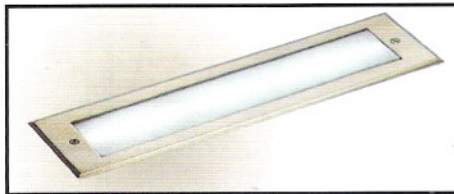

ORDER CODE 訂購編碼

P.44

FOR LED FIXED OPTIC (COLOR : WHITE+W, BLUE+B, GREEN+G, YELLOW+Y, RED+R)

Cat. No. 型號	Lamp 光源	Dimension 尺寸 (WxLxHmm)	Beam Width 光角度	"T"°C 表面溫度
SI-8900	15 LED 1.5w	105x375x108	110°	32°
SI-8910	30 LED 3.0w	105x375x108	110°	35°
SI-8920	60 LED 6.0w	105x935x108	110°	38°
SI-8930	120 LED 12w	105x935x108	110°	42°