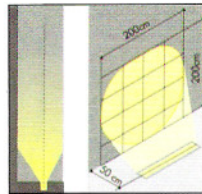

#### DIMENSION 尺寸

#### ORDER CODE 訂購編碼

P.44

FOR LED FIXED OPTIC (COLOR : WHITE+W, BLUE+B, GREEN+G, YELLOW+Y, RED+R)

Cat. No. 型號	Lamp 光源	Dimension 尺寸 (WxLxHmm)	Beam Width 光角度	"T"°C 表面溫度
SI-8900	15 LED 1.5w	105x375x108	110°	32°
SI-8910	30 LED 3.0w	105x375x108	110°	35°
SI-8920	60 LED 6.0w	105x935x108	110°	38°
SI-8930	120 LED 12w	105x935x108	110°	42°