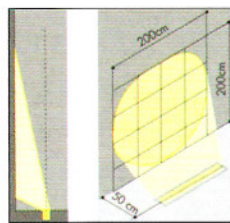

FOR T5 SYMMETRIC (+S) / ASYMMETRIC (+AS) REFLECTOR

Cat. No. 型號	Lamp 光源	Dimension 尺寸 (WxLxHmm)	Beam Width 光角度	"T"°C 表面溫度
SI-8985+S	8w T5	105x375x108	45°	45°
SI-8995+S	21w T5	105x935x108	45°	45°
SI-8965+A	8w T5	105x375x108	45°	45°
SI-8975+A	21w T5	105x935x108	45°	45°