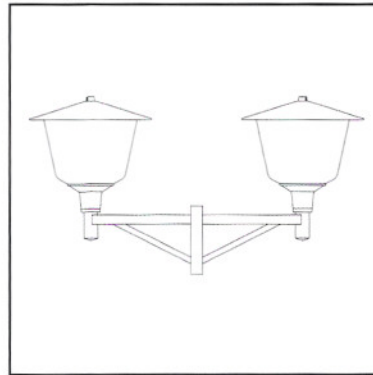

TI-7204

TI-7205

TI-7206

TI-7210

TI-7213

TI-7214

w/ 3.5M HEIGHT POLE  
可配3.5米燈柱

2 HEADS POLE-MOUNTED  
多頭柱掛式