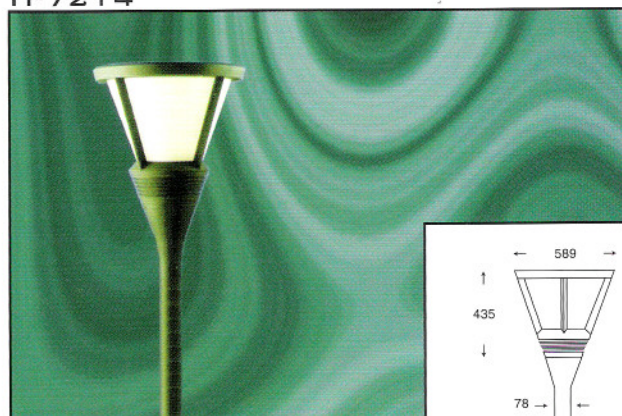

TI-7204

TI-7205

TI-7206

TI-7210

TI-7213

TI-7214

w/ 3.5M HEIGHT POLE  
可配3.5米燈柱

2 HEADS POLE-MOUNTED  
多頭柱掛式