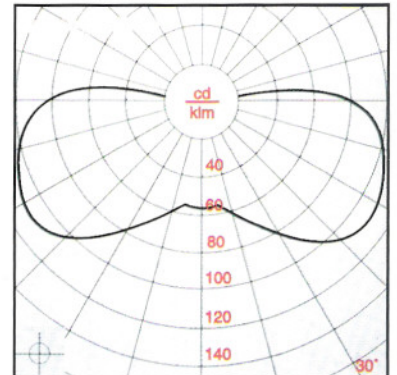

PHOTOMETRIC DATA 配光曲線圖
1x125w HME w/ DIFFUSER

P.54

APPLICATIONS

ROAD LIGHTINGS . GENERAL AREA LIGHTINGS . SECURITY LIGHTINGS .
PARKS / GARDENS . PESESTRIAN WAYS

STRUCTURE

CORROSION RESISTANT EXTRUDED ALUMINIUM PROFILE.
CORROSION RESISTANT DIE-CAST ALUMINIUM BODY COMPONENT.
OPAL / CLEAR / PRISMATIC POLYCARBONATE DIFFUSER WITH UV STABILIZED ADDITIVE.
STAINLESS STEEL SCREWS.
TOP COVER IN THICK SPUN ALUMINIUM.
HIGH PURITY ALUMINIUM REFLECTOR.
INTEGRAL CONTROL GEAR.
CHROMATIZED SURFACE PRE-TREATMENT.
POLYESTER POWDER COAT WITH UV STABILIZED COMPONENT.

AVAILABLE COLOR: BLACK / DARK GREY / SILVER / WHITE

應用位置

一般道路用燈 · 公園 · 停車地區 · 行人道 ·

結構

防腐蝕注鋁底殼。
防腐蝕鋁型材柱。
透明聚碳酸酯膠罩。
白色/沙面鋁百葉。
防水密封條。
連體電器。
前處理電鍍表面。
抗紫外光粉末噴塗。

外殼顏色：黑/深灰/銀/白。

ORDER CODE 訂購編碼

Cat. No. 型號	Lamp 光源	
TI-7204-142 PLT	1x42w PLT	節能管 Gx24q-4
TI-7205/7206-118 PLC	1x18w PLC	節能管 G24d-2
TI-7204/7205/7206/7210/7213/7214-80 HME	1x80w HME	高壓水銀 E27
TI-7204/7205/7206/7210/7213/7214-125 HME	1x125w HME	高壓水銀 E27
TI-7213/7214-250 HME	1x250w HME	高壓水銀 E40
TI-7204/7205/7206/7210/7213/7214-70 HSE	1x70w HSE	高壓鈉氣 E27
TI-7204/7205/7206/7210/7213/7214-100 HSE	1x100w HSE	高壓鈉氣 E27
TI-7213/7214/7210-150 HSE	1x150w HSE	高壓鈉氣 E40
TI-7204/7206/7210/7213/7214-70 HIE	1x70w HIE	高壓金鹵 E27
TI-7210-150 HIE	1x150w HIE	高壓金鹵 E27