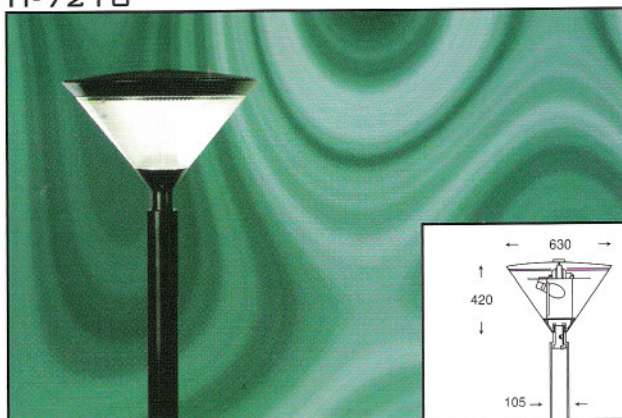

TI-7204

TI-7205

TI-7206

TI-7210

TI-7213

TI-7214

w/ 3.5M HEIGHT POLE  
可配3.5米燈柱

2 HEADS POLE-MOUNTED  
多頭柱掛式