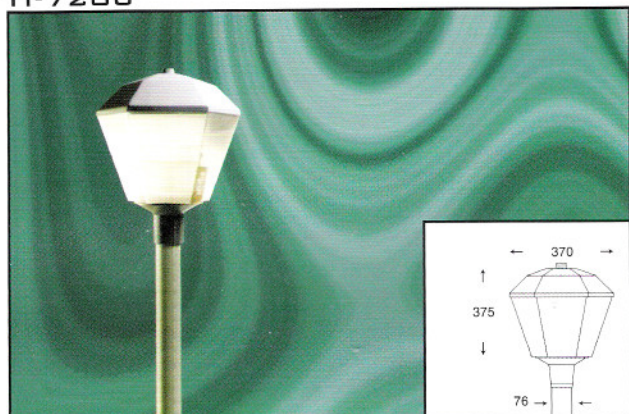

TI-7204

TI-7205

TI-7206

TI-7210

TI-7213

TI-7214

w/ 3.5M HEIGHT POLE  
可配3.5米燈柱

2 HEADS POLE-MOUNTED  
多頭柱掛式