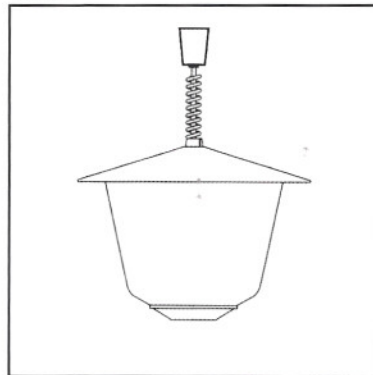

PENDANT-MOUNTED
吊掛式