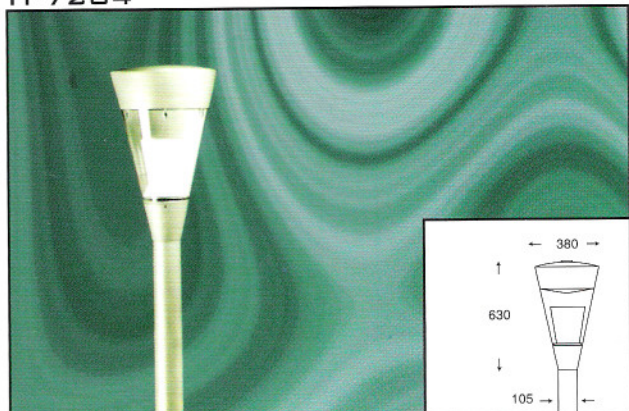

TI-7204

TI-7205

TI-7206

TI-7210

TI-7213

TI-7214

w/ 3.5M HEIGHT POLE  
可配3.5米燈柱

2 HEADS POLE-MOUNTED  
多頭柱掛式