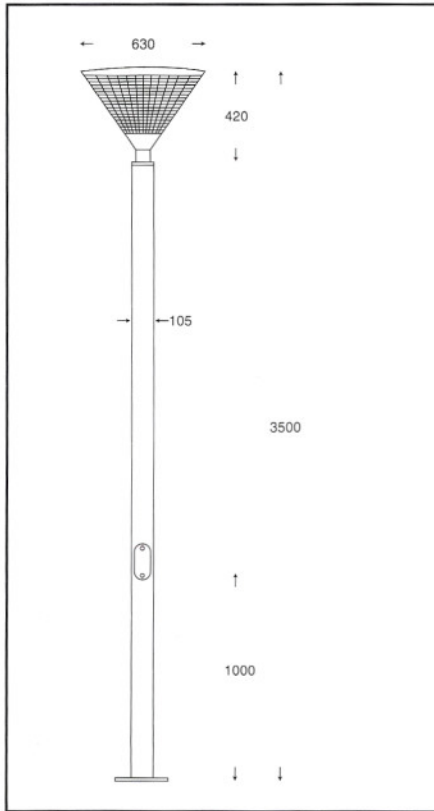

TI-7204

TI-7205

TI-7206

TI-7210

TI-7213

TI-7214

w/ 3.5M HEIGHT POLE  
可配3.5米燈柱

2 HEADS POLE-MOUNTED  
多頭柱掛式

PENDANT-MOUNTED  
吊掛式

WALL-MOUNTED  
掛牆式

PHOTOMETRIC DATA 配光曲線圖  
1x125w HME w/ DIFFUSER

P.54