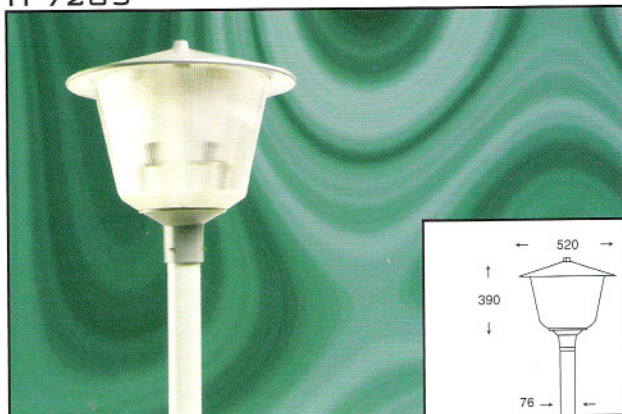

TI-7204

TI-7205

TI-7206

TI-7210

TI-7213

TI-7214

w/ 3.5M HEIGHT POLE  
可配3.5米燈柱

2 HEADS POLE-MOUNTED  
多頭柱掛式