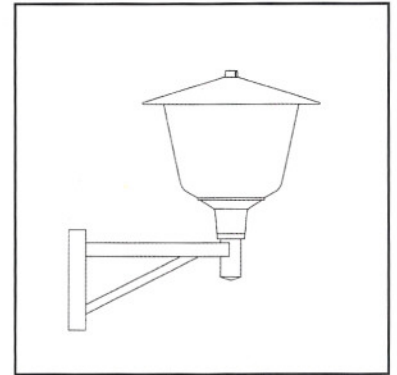

WALL-MOUNTED
掛牆式