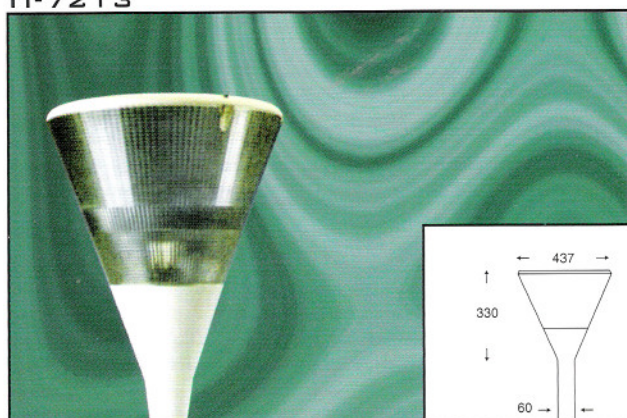

TI-7204

TI-7205

TI-7206

TI-7210

TI-7213

TI-7214

w/ 3.5M HEIGHT POLE  
可配3.5米燈柱

2 HEADS POLE-MOUNTED  
多頭柱掛式