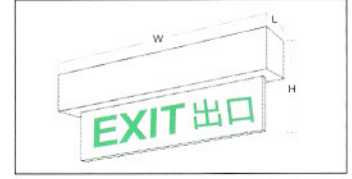

STANDARD TYPE 標準型

BOX 盒形

DIMENSION 尺寸

PLATE 吊牌

DIMENSION 尺寸

STAINLESS STEEL TYPE 不銹鋼型

BOX 盒形

DIMENSION 尺寸

PLATE 吊牌

DIMENSION 尺寸

EXIT PANELS FOR BOX & PLATE 各款字樣面板

P.45

APPLICATIONS

EMERGENCY EXIT DOORS . STAIRS . DOORS .

STRUCTURE

BODY : WHITE POWDER COATED SHEET STEEL / STAINLESS STEEL (HAIRLINE OR MIRROR).